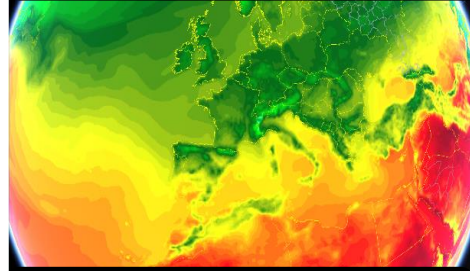

REPLAY integrates a flight generator able to create trajectories from real flight routes or real flight records.

Flight simulation

Precipitation estimate

WINTEN & SIGWX

Convection detection

Ground Radar

Weather Environment