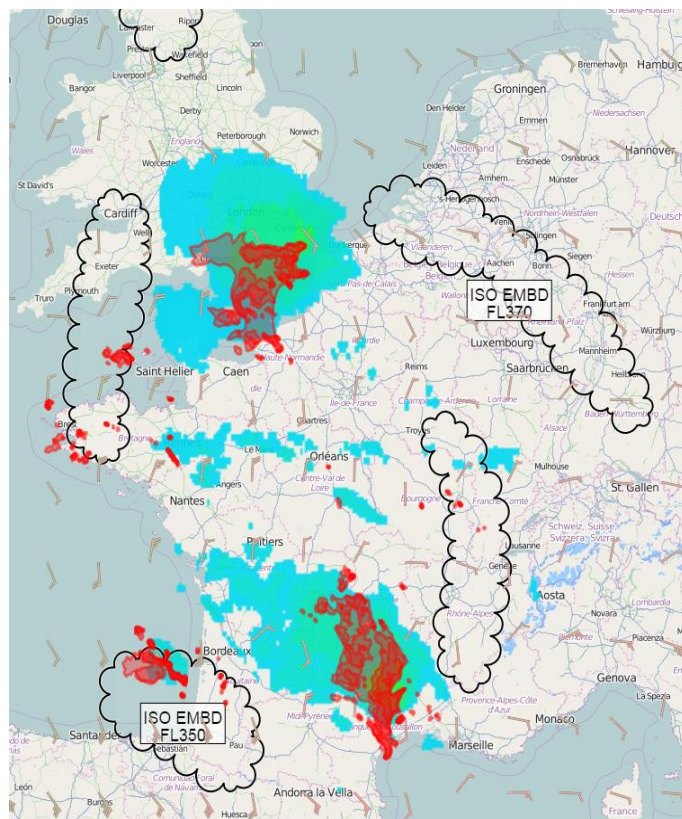

### Meteorology

- Worldwide models: GFS, ARPEGE 0.5
- Regional models: ARPEGE 0.1, AROME
- ICAO standard products: SIGWX, WINTEM, METAR, TAF
- Satellites derived products: rain, convection
- Radar derived products: convection
- In-situ observation

### Aeronautics

- Global nav aids: Waypoints, VOR, DME, NDB
- 300 000 flight plans from Eurocontrol and FAA
- Flight generator
- Probes emulation

Extendable to other models, products and observation data