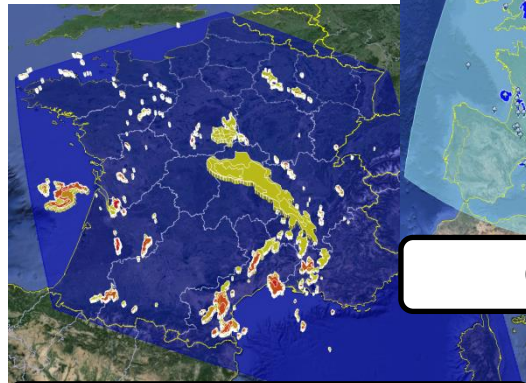

REPLAY integrates a flight generator able to create trajectories from real flight routes or real flight records.

Flight simulation

Precipitation estimate

WINTEN & SIGWX

Convection detection

Ground Radar

Weather Environment