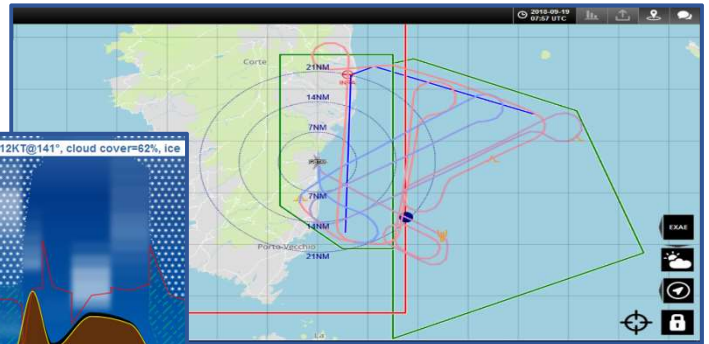

WEATHER INFORMATION AND AIRCRAFT COURSE

Worldwide in-flight service through satellite communications

GEOMARKER

VERTICAL PROFILE ON FLIGHT ROUTE

MULTI-CHANNEL CHAT

TELEMETRY

PLANET in-flight services :

- Flight Following and Guidance
- TeleMetry / TeleCommand
- Collaborative services : Markers, Chat, File Transfer
- Weather and Aeronautical Information services