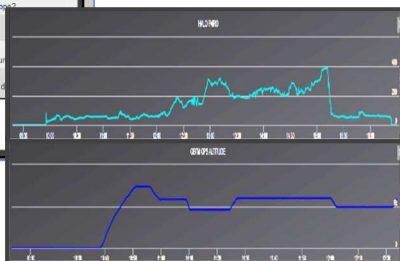

WEATHER INFORMATION AND AIRCRAFT COURSE

Worldwide in-flight service through satellite communications

GEOMARKER

VERTICAL PROFILE ON FLIGHT ROUTE

MULTI-CHANNEL CHAT

TELEMETRY

PLANET in-flight services :

- Flight Following and Guidance
- TeleMetry / TeleCommand
- Collaborative services : Markers, Chat, File Transfer
- Weather and Aeronautical Information services