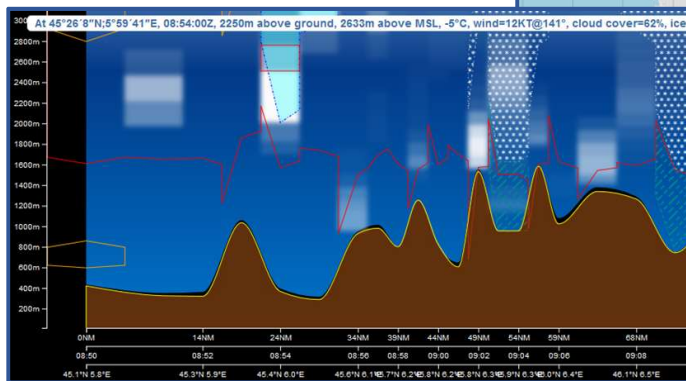

WEATHER INFORMATION AND AIRCRAFT COURSE

Worldwide in-flight service through satellite communications

GEOMARKER

VERTICAL PROFILE ON FLIGHT ROUTE

MULTI-CHANNEL CHAT

TELEMETRY

PLANET in-flight services :

- Flight Following and Guidance
- TeleMetry / TeleCommand
- Collaborative services : Markers, Chat, File Transfer
- Weather and Aeronautical Information services