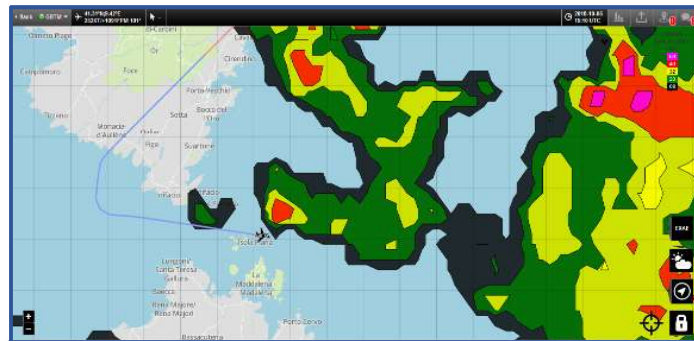

WEATHER INFORMATION AND AIRCRAFT COURSE

Worldwide in-flight service through satellite communications

GEOMARKER

VERTICAL PROFILE ON FLIGHT ROUTE

MULTI-CHANNEL CHAT

TELEMETRY

PLANET in-flight services :

- Flight Following and Guidance
- TeleMetry / TeleCommand
- Collaborative services : Markers, Chat, File Transfer
- Weather and Aeronautical Information services